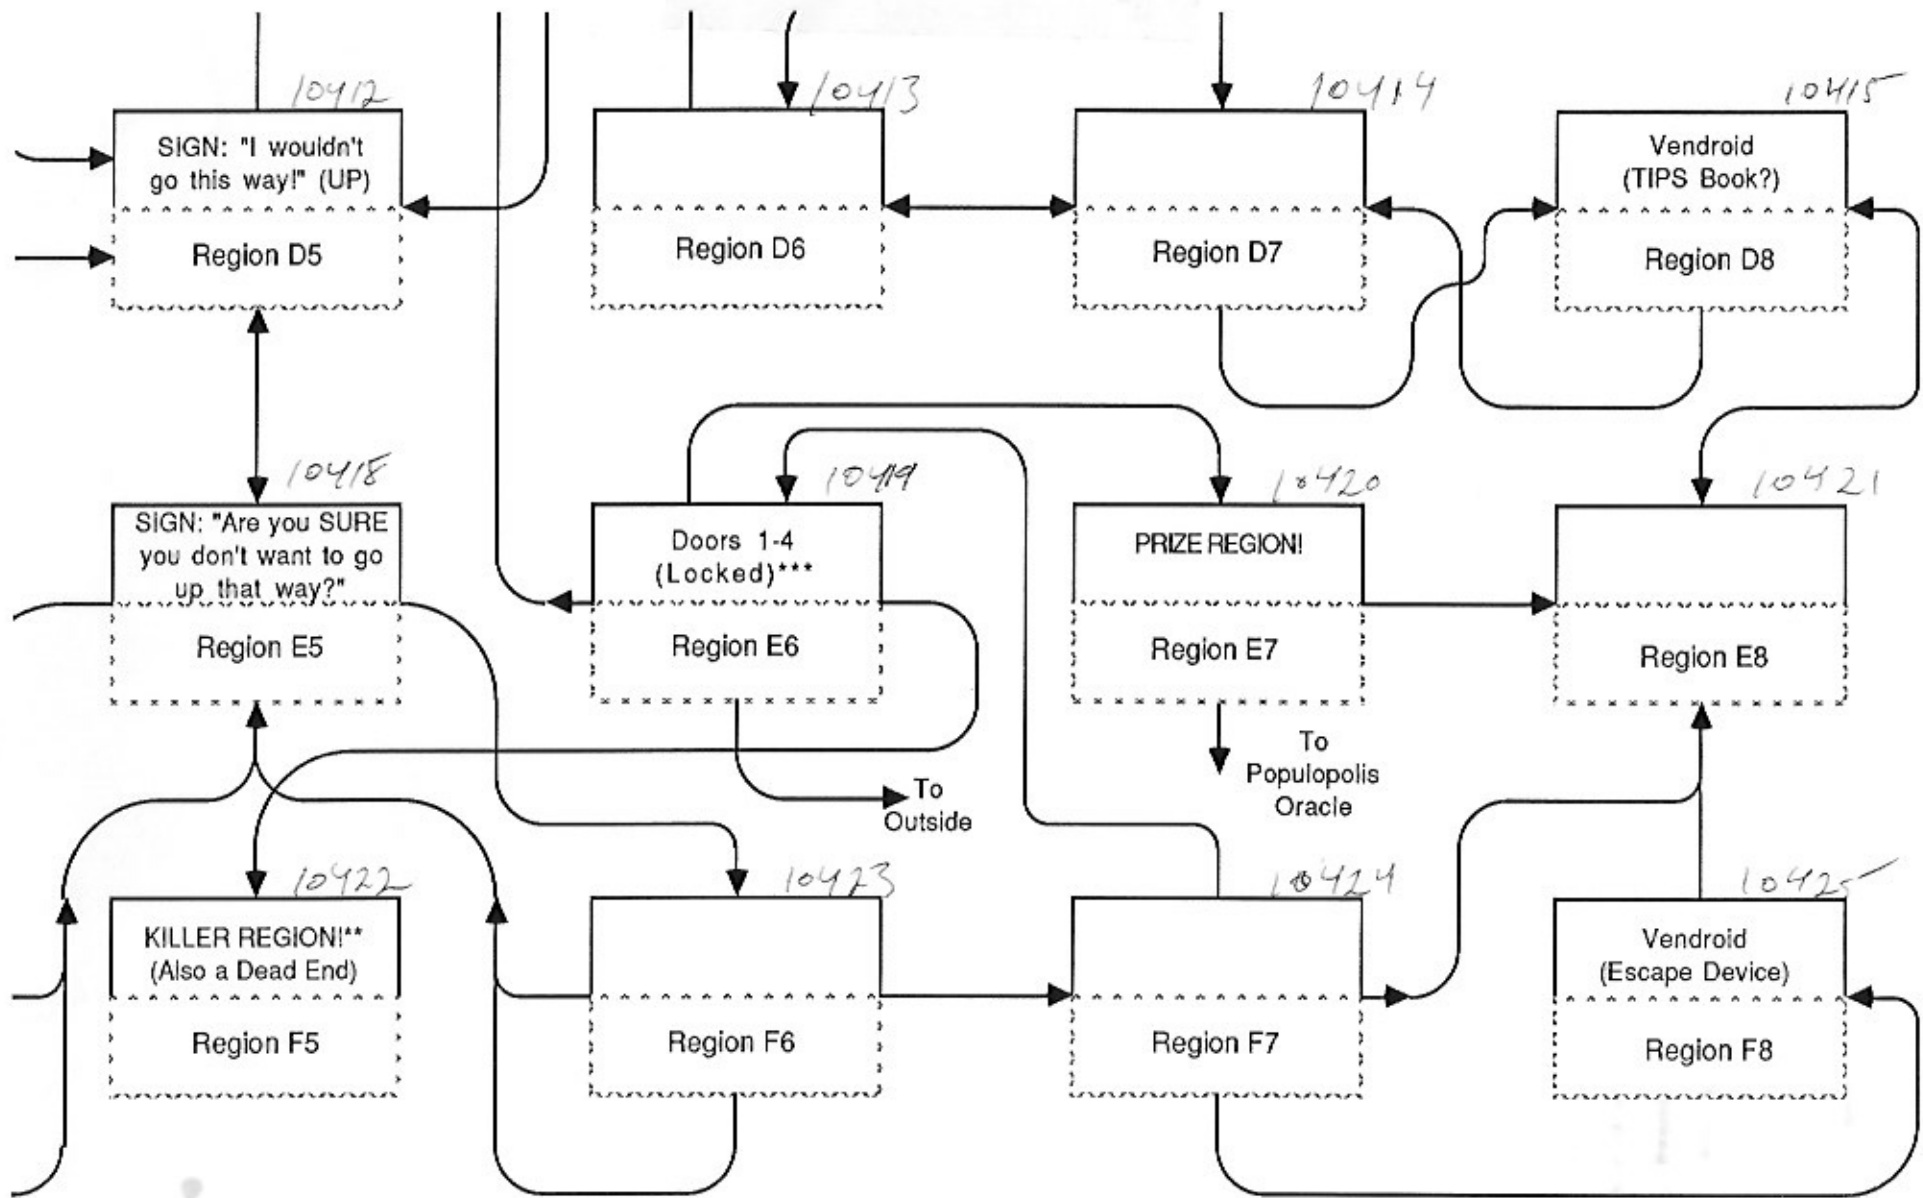

The Dungeon of Death

Level 2

* DOing button Teleports Avatar to a preset region which CHANGES after each DO. (Following a loop)

** Button or item in region. When activated, will kill either one Avatar's or ALL Avatars in the region.

*** 4 locked doors. Keys can be found in various regions in the dungeon. (Only one or two keys for the major prize.)