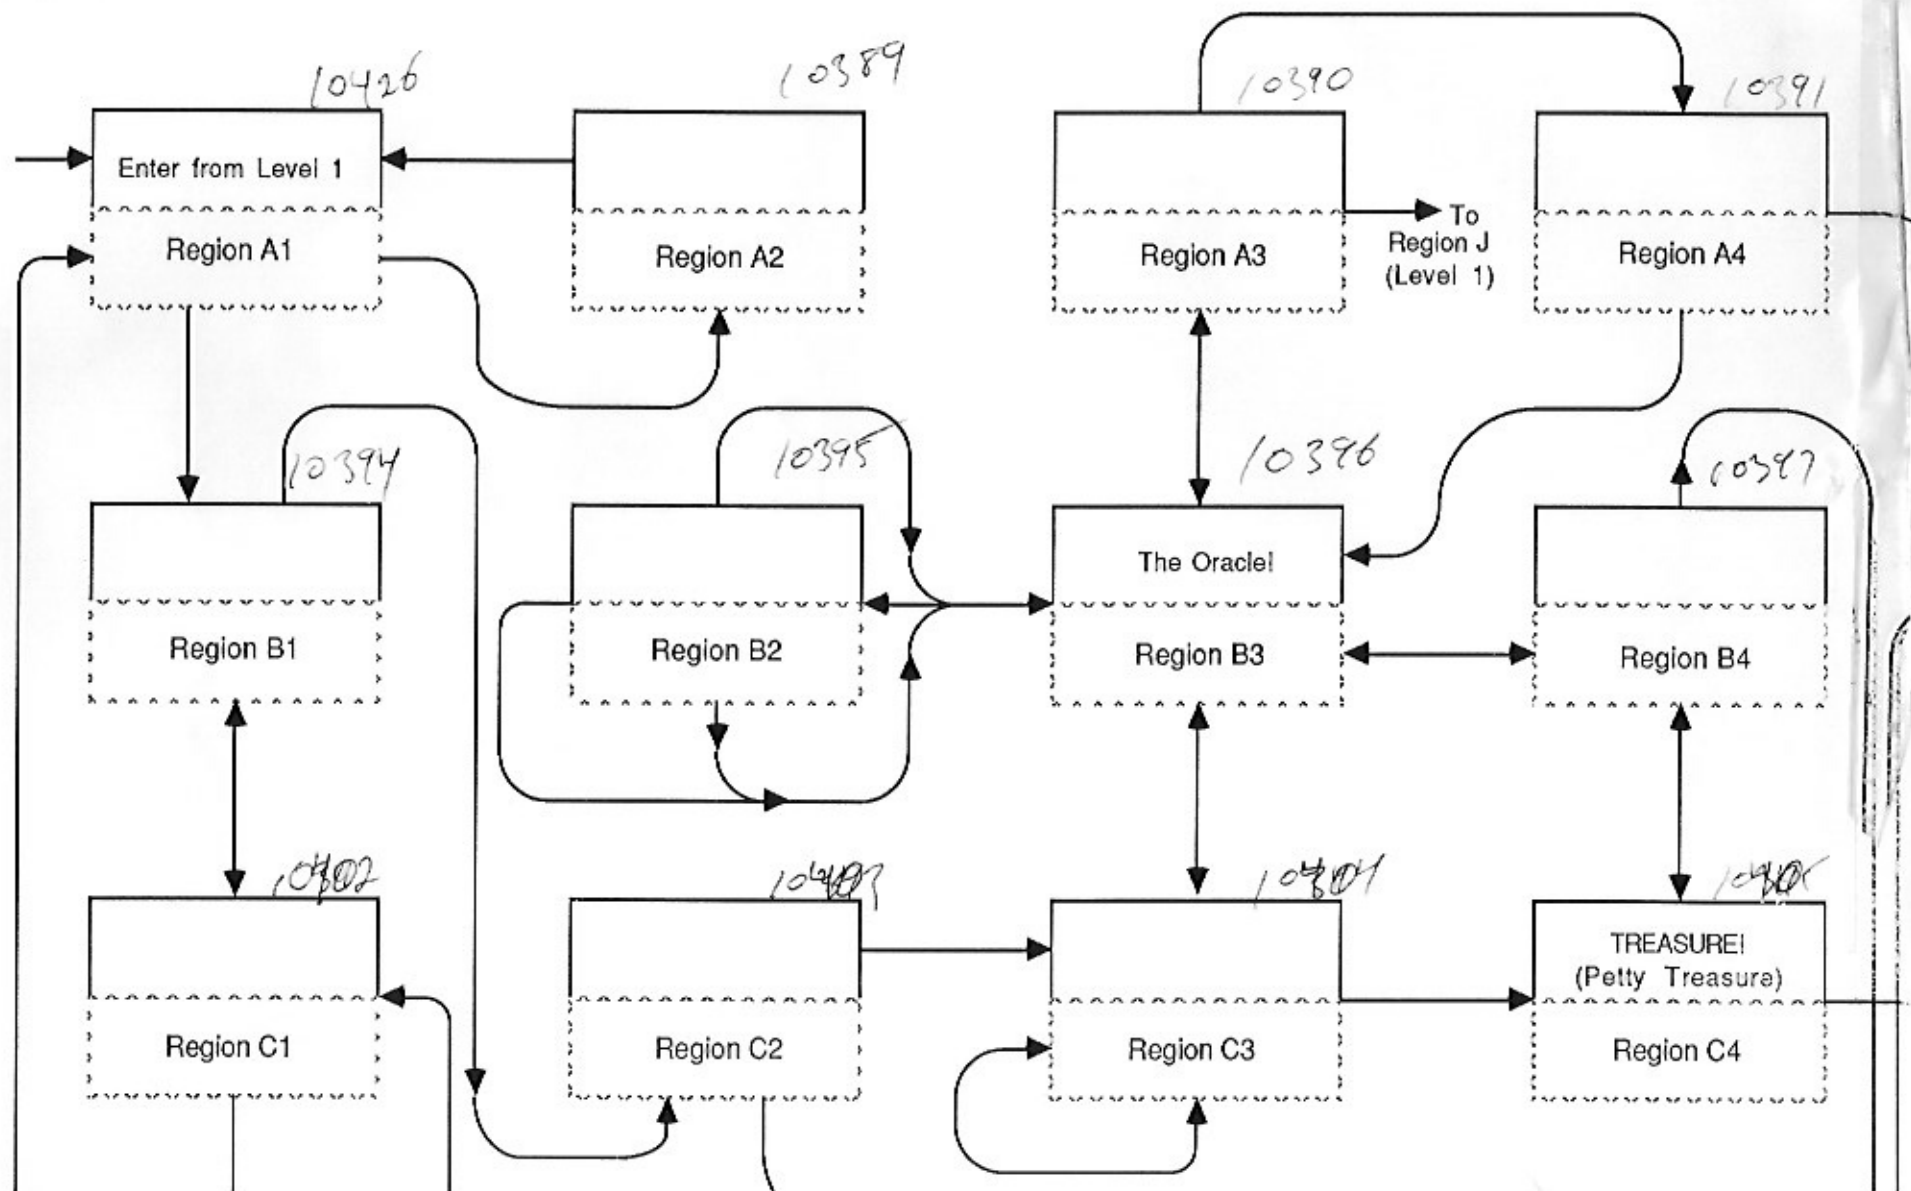

The Dungeon of Death

Level 2

* DOing button Teleports Avatar to a preset region which CHANGES after each DO. (Following a loop)

** Button or item in region. When activated, will kill either one Avatar's or ALL Avatars in the region.

*** 4 locked doors. Keys can be found in various regions in the dungeon. (Only one or two keys for the major prize.)