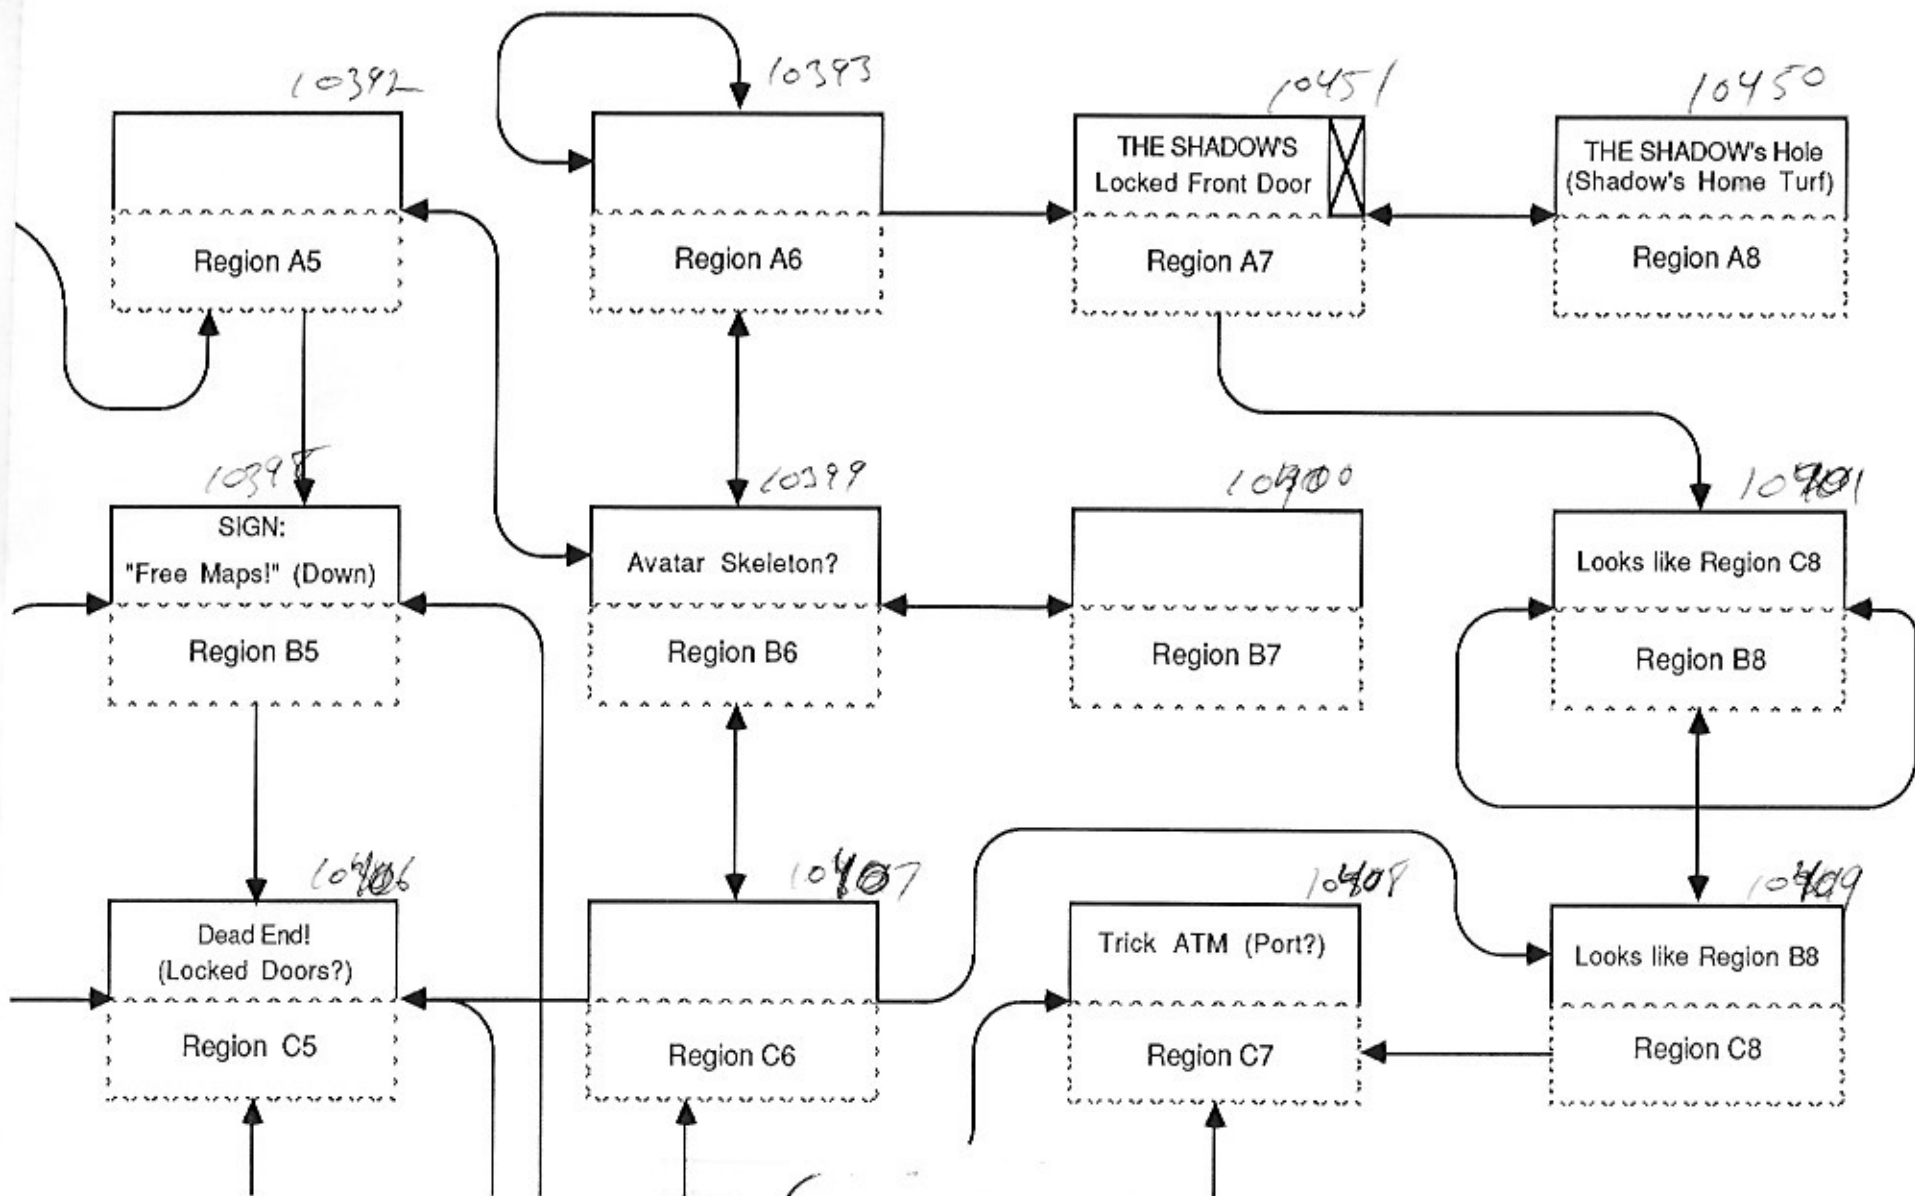

The Dungeon of Death

Level 2

* DOing button Teleports Avatar to a preset region which CHANGES after each DO. (Following a loop)

** Button or item in region. When activated, will kill either one Avatar's or ALL Avatars in the region.

*** 4 locked doors. Keys can be found in various regions in the dungeon. (Only one or two keys for the major prize.)