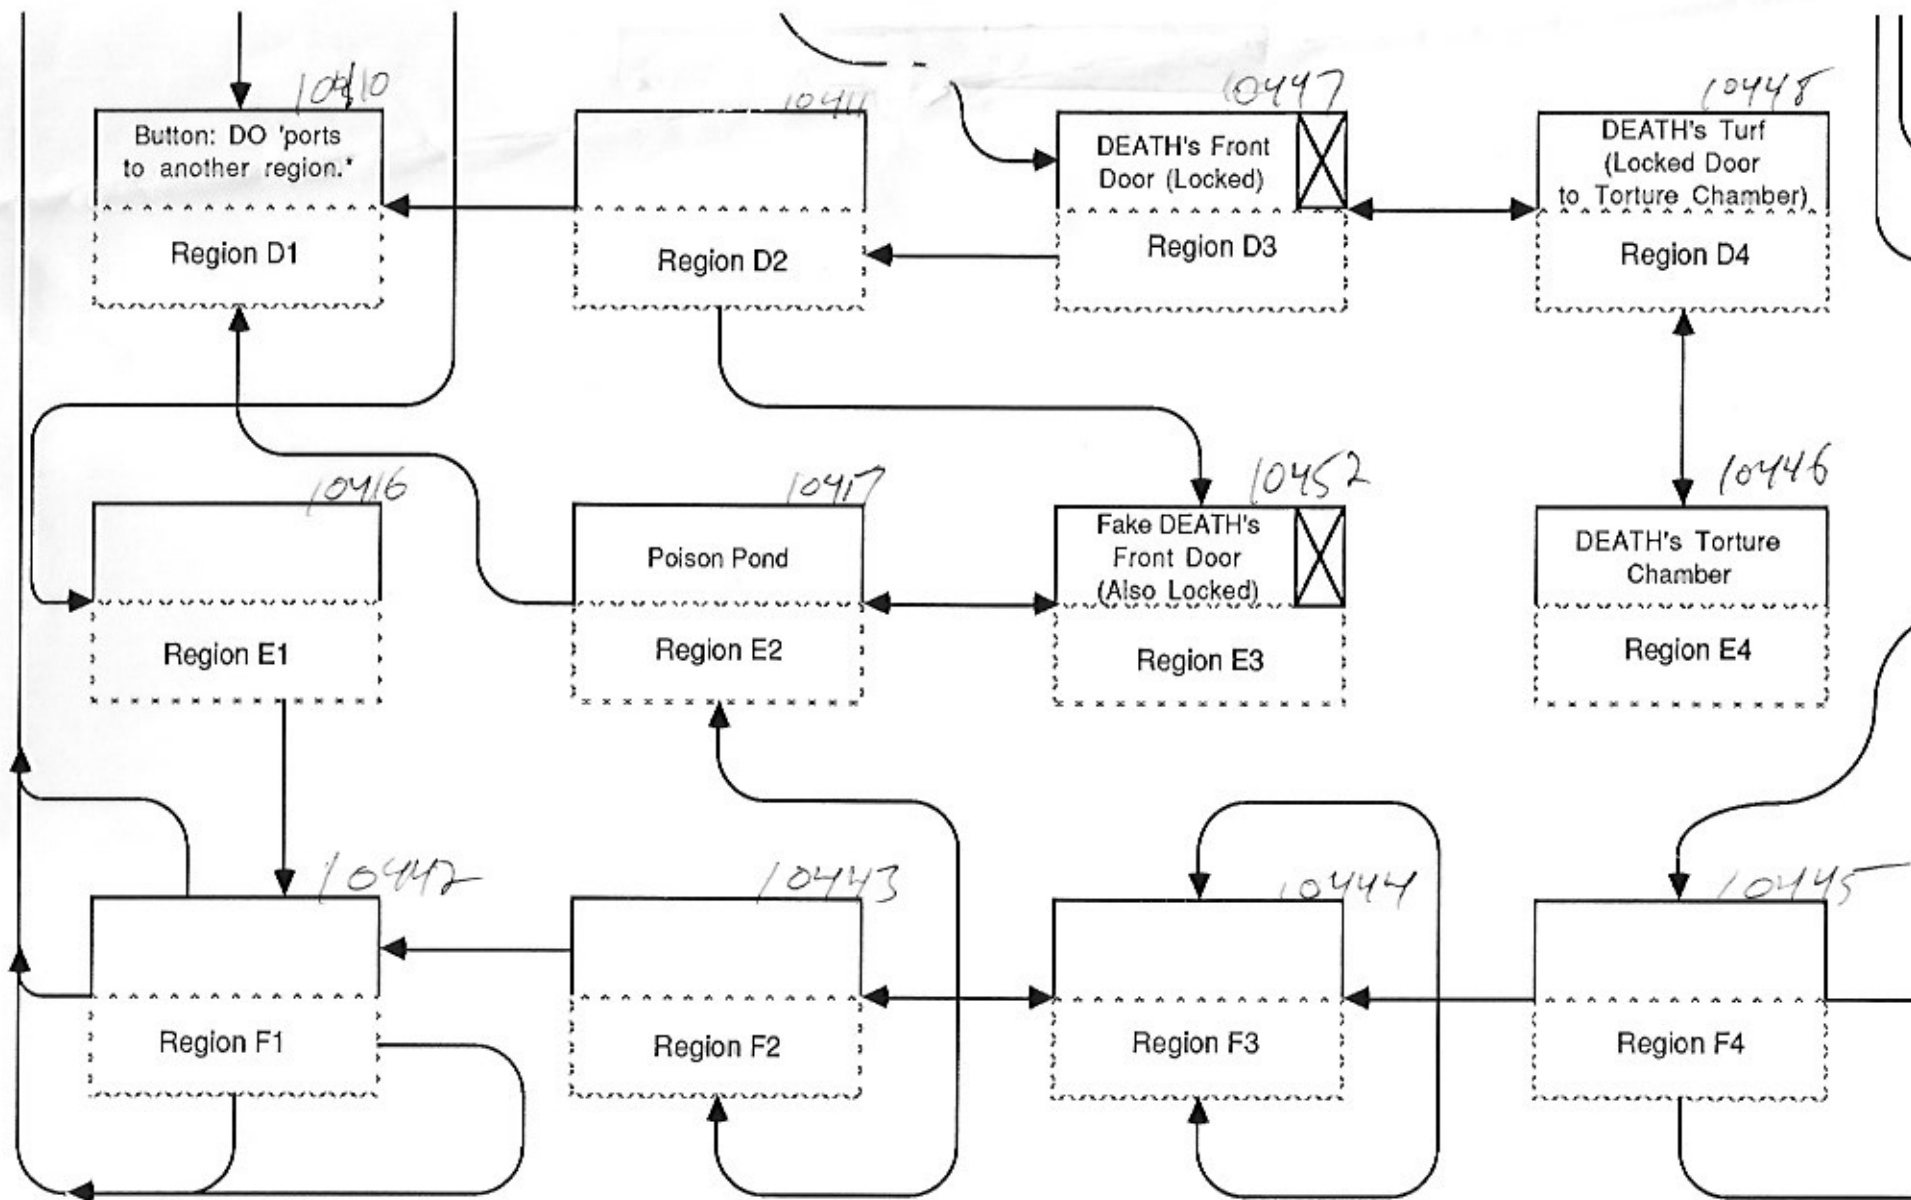

The Dungeon of Death

Level 2

* DOing button Teleports Avatar to a preset region which CHANGES after each DO. (Following a loop)

** Button or item in region. When activated, will kill either one Avatar's or ALL Avatars in the region.

*** 4 locked doors. Keys can be found in various regions in the dungeon. (Only one or two keys for the major prize.)